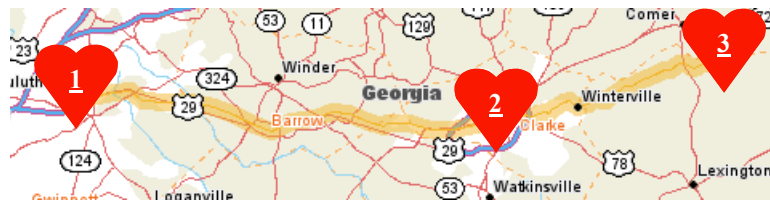

SWEETHEART RIDE

Abate of Georgia District 4West & District 4East

DATE:
02/14/2010

KICKSTANDS UP
@ 11:00AM

**Take your Sweetheart
a beautiful ride
though Georgia.**

We will meet at Cycle Gear 772 Collins Hill RD Lawrenceville, GA 30046 then Ride to The Varsity 1000 West Broad Street Athens GA 30606 for lunch. Then off to Watson Mill State park in Comer, GA